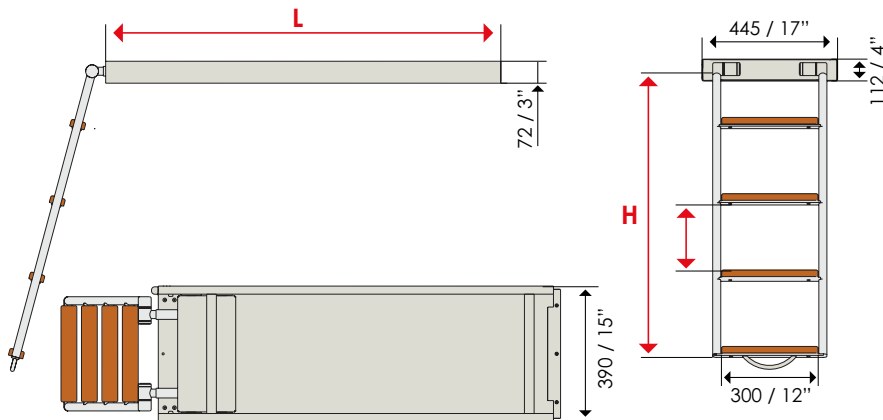

MANUAL STEPLADDER 3234

model	B (mm/inch)	L (mm/inch)	H (mm/inch)	n° steps
3234/12	237 9" 1/2	1180 46"	905 36"	4
3234/14	222 8" 3/4	1420 56"	1120 44"	5

Box made of stainless steel.
Frame and support flanges for fastening to boat. (OPTIONAL).

L= box length
H= ladder height
B= step height
ng= number of steps

*Watertight box: optional