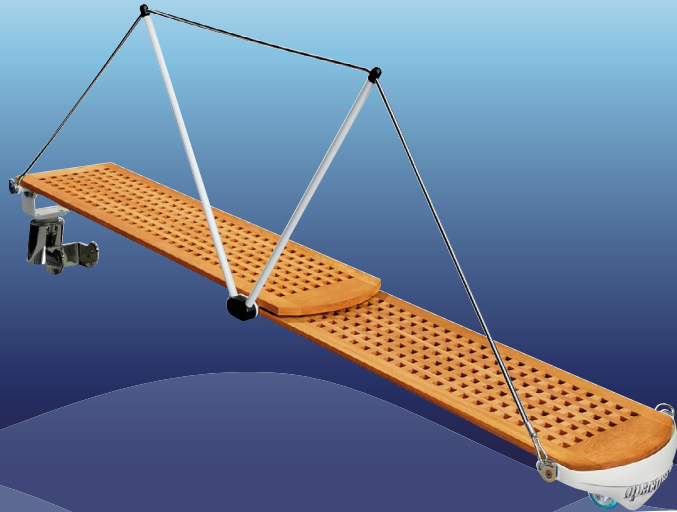

ALUMINIUM TELESCOPIC GANGWAY 3333 Ecodolphin

model	X (mm/inch)	Y (mm/inch)	weight (kg/lbs)
3333/15	1565 62"	880 35"	15/35
3333/19	1910 75"	1160 48"	18/40
3333/23	2310 91"	1410 56"	20/45
3333/26	2610 103"	1565 62"	22/50

This gangway allows passengers boarding only, up to 120kg/270lbs (one person at a time). No tender lifting allowed.

X= maximum length of gangway when extended
Y= minimum length of gangway when retracted

NEVER USE THE GANGWAY AS SPRINGBOARD. DIVING COULD CAUSE STRONG STRAINS THAT MIGHT DAMAGE THE GANGWAY AND ITS FASTENING ELEMENTS.