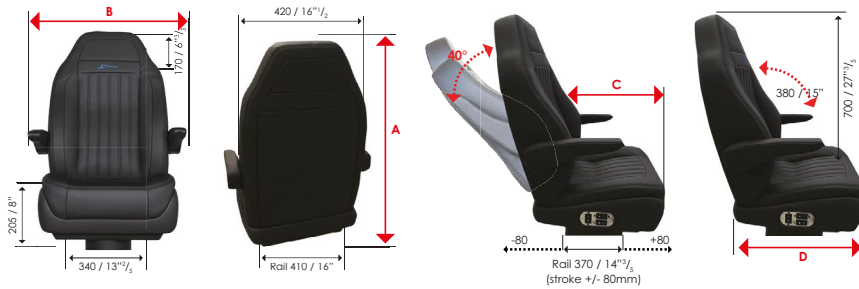

MANUAL/AUTOMATIC SEAT 6490

model	A (mm/inch)	B (mm/inch)	C (mm/inch)	D (mm/inch)
6490	900 35"2/5	650 25"3/5	510 20"	600 25"3/5

AVAILABLE IN AUTOMATIC OR MANUAL VERSION.

For possible matches between bases and footrests, refer to the following page.

NOTE: All seats upholstery can be customized, with top grain leather for interior seating or synthetic leather for exterior positioning, in various colours, provided by customer.

On-board instrument controls (factory supplied and installed joystick) can be fully integrated in the armrests, provided by customer.

Joystick examples.

Built-in headrest.