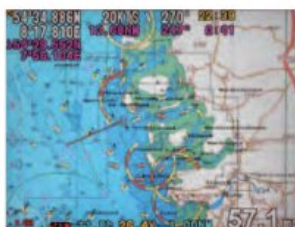

PL(Landscape)