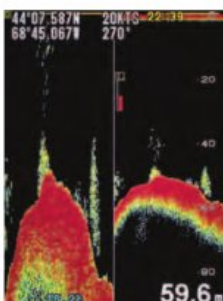

THE LEGEND IS BACK!

Wide View Angle, Bright and High Definition HE-7301II / HE-7302II

10.4 inch Color LCD Echo Sounder/Plotter

HONDEX. HE-7301II /HE-7302II

Menu

PL+FF(Landscape)

PL(Landscape)

Exp+Normal(Portrait)

- Consolidated in one body for vessels where space is limited
- Quad display style (Landscape/Portrait&Reverse)
- Fast mapping using high performance CPU
- Easy setting operation with dialogic menu
- Works with C-Map NT+ or MAX
- Selection from many combination of frequency/power output suits for different types of fishing