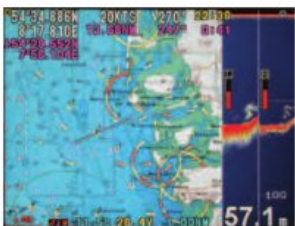

PL+FF(Landscape)