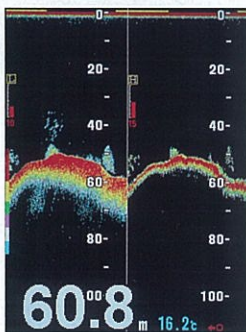

THE LEGEND IS BACK!

HONDEX[®]
by HONDA ELECTRONICS 

New 10.4" Multi Purpose **HE-7300II** Color LCD Echo Sounder

HONDEX HE-7300II

- Superb, High-resolution 10.4" VGA Color LCD
- Quad display style (Landscape/Portrait & Reverse)
- Powerful commercial-grade output
(600W/1.2kW/2.5kW/3kW) into compact body
- Easy setting operation with dialogic menu
- Alarms for Fish, Depth and Water Temperature

Menu

Portrait BC:Black

Exp+Normal(Portrait)

Bottom Lock+Normal (Portrait)

Landscape BC:Blue

Specifications

Display	10.4 inch TFT Color LCD
Number of Pixel	640x480
Operating Voltage	11-35VDC
Dimension (Display)	Portrait: 284(H)x268(W)x152(D) mm Landscape: 254.5(H)x268(W)x152(D) mm
Weight	Approx. 4kg
Frequency & PowerOutput/Depth Range Shift Range	Please refer to below table.
Auto Range	OFF/Range/Shift
Auto Gain	OFF/Low/High
A-Mode	OFF/ON
Fish Alarm	OFF/Small/Large
Water Temp. Alarm	OFF/Within Range/Out of Range (using optional water temp. sensor)
Depth Alarm	OFF/Within Range/Out of Range
Expansion Mode	OFF/Bottom Lock/Auto Exp./Manual Exp.
Expansion Rate	X2, X4, X8
Sweep Speed	4 steps plus freeze
Background Color	4 colors (Black, Blue, Dark Blue and White)
Color Configuration	7 patterns
Depth Unit	Meters/Feet/Fathoms/Brazas
Scale Line	OFF/ON
Super Range	OFF/ON
STC	OFF/Weak/Medium/Strong
NMEA Output	Depth(DBT sentence), Water Temp.(MTW sentence)

Upper:Hondex TD Type No.
Middle:Depth Range (Feet)
Lower:Depth Range(Meters,Fathoms,Brazas)

Output (W)	28	32-40	50	50&200	200
600			TD22	TD48	TD24
			0-3000	0-1500	0-1500
1200			0-1000	0-500	0-500
			TD31	TD66	TD33
2500			0-3000	0-1500	0-1500
			0-1000	0-500	0-500
3000		TD70			
		0-5000			
3000		0-1500			
	TD88	TD80	TD113		TD89
	0-6000	0-5000	0-3000		0-1500
	0-2000	0-1500	0-1000		0-500