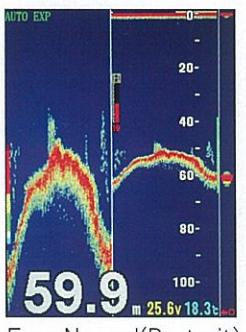

THE LEGEND IS BACK!

HONDEX[®]
by HONDA ELECTRONICS 

New 10.4" Multi Purpose **HE-7300II** Color LCD Echo Sounder

HONDEX HE-7300II

- Superb, High-resolution 10.4" VGA Color LCD
- Quad display style (Landscape/Portrait & Reverse)
- Powerful commercial-grade output
(600W/1.2kW/2.5kW/3kW) into compact body
- Easy setting operation with dialogic menu
- Alarms for Fish, Depth and Water Temperature

Menu

Portrait BC:Black

Exp+Normal(Portrait)

Bottom Lock+Normal (Portrait)

Landscape BC:Blue

Specifications

Display	10.4 inch TFT Color LCD
Number of Pixel	640x480
Operating Voltage	11-35VDC
Dimension (Display)	Portrait: 284(H)x268(W)x152(D) mm Landscape: 254.5(H)x268(W)x152(D) mm
Weight	Approx. 4kg
Frequency & PowerOutput/Depth Range Shift Range	Please refer to below table.
Auto Range	OFF/Range/Shift
Auto Gain	OFF/Low/High
A-Mode	OFF/ON
Fish Alarm	OFF/Small/Large
Water Temp. Alarm	OFF/Within Range/Out of Range (using optional water temp. sensor)
Depth Alarm	OFF/Within Range/Out of Range
Expansion Mode	OFF/Bottom Lock/Auto Exp./Manual Exp.
Expansion Rate	X2, X4, X8
Sweep Speed	4 steps plus freeze
Background Color	4 colors (Black, Blue, Dark Blue and White)
Color Configuration	7 patterns
Depth Unit	Meters/Feet/Fathoms/Brazas
Scale Line	OFF/ON
Super Range	OFF/ON
STC	OFF/Weak/Medium/Strong
NMEA Output	Depth(DBT sentence), Water Temp.(MTW sentence)

Upper:Hondex TD Type No.
Middle:Depth Range (Feet)
Lower:Depth Range(Meters,Fathoms,Brazas)

Output (W)	28	32-40	50	50&200	200
600			TD22	TD48	TD24
			0-3000	0-1500	0-1500
1200			0-1000	0-500	0-500
			TD31	TD66	TD33
2500			0-3000	0-1500	0-1500
			0-1000	0-500	0-500
3000		TD70			
		0-5000			
3000		0-1500			
	TD88	TD80	TD113		TD89
	0-6000	0-5000	0-3000		0-1500
	0-2000	0-1500	0-1000		0-500