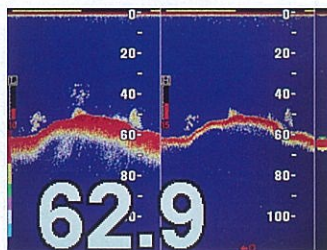

THE LEGEND IS BACK!

HONDEX[®]
by HONDA ELECTRONICS 

New 10.4" Multi Purpose **HE-7300II** Color LCD Echo Sounder

HONDEX HE-7300II

- Superb, High-resolution 10.4" VGA Color LCD
- Quad display style (Landscape/Portrait & Reverse)
- Powerful commercial-grade output
(600W/1.2kW/2.5kW/3kW) into compact body
- Easy setting operation with dialogic menu
- Alarms for Fish, Depth and Water Temperature

Menu

Portrait BC:Black

Exp+Normal(Portrait)

Bottom Lock+Normal (Portrait)

Landscape BC:Blue

Specifications

Display	10.4 inch TFT Color LCD
Number of Pixel	640x480
Operating Voltage	11-35VDC
Dimension (Display)	Portrait: 284(H)x268(W)x152(D) mm Landscape: 254.5(H)x268(W)x152(D) mm
Weight	Approx. 4kg
Frequency & PowerOutput/Depth Range Shift Range	Please refer to below table.
Auto Range	OFF/Range/Shift
Auto Gain	OFF/Low/High
A-Mode	OFF/ON
Fish Alarm	OFF/Small/Large
Water Temp. Alarm	OFF/Within Range/Out of Range (using optional water temp. sensor)
Depth Alarm	OFF/Within Range/Out of Range
Expansion Mode	OFF/Bottom Lock/Auto Exp./Manual Exp.
Expansion Rate	X2, X4, X8
Sweep Speed	4 steps plus freeze
Background Color	4 colors (Black, Blue, Dark Blue and White)
Color Configuration	7 patterns
Depth Unit	Meters/Feet/Fathoms/Brazas
Scale Line	OFF/ON
Super Range	OFF/ON
STC	OFF/Weak/Medium/Strong
NMEA Output	Depth(DBT sentence), Water Temp.(MTW sentence)

Upper:Hondex TD Type No.
Middle:Depth Range (Feet)
Lower:Depth Range(Meters,Fathoms,Brazas)

Output (W)	28	32-40	50	50&200	200
600			TD22	TD48	TD24
			0-3000	0-1500	0-1500
1200			0-1000	0-500	0-500
			TD31	TD66	TD33
2500			0-3000	0-1500	0-1500
			0-1000	0-500	0-500
3000		TD70			
		0-5000			
3000		0-1500			
	TD88	TD80	TD113		TD89
	0-6000	0-5000	0-3000		0-1500
	0-2000	0-1500	0-1000		0-500