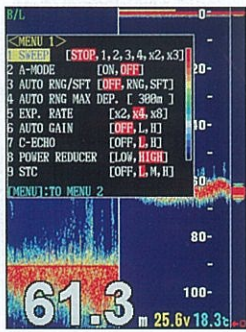

THE LEGEND IS BACK!

HONDEX[®]
by HONDA ELECTRONICS 

New 10.4" Multi Purpose **HE-7300II** Color LCD Echo Sounder

HONDEX HE-7300II

- Superb, High-resolution 10.4" VGA Color LCD
- Quad display style (Landscape/Portrait & Reverse)
- Powerful commercial-grade output
(600W/1.2kW/2.5kW/3kW) into compact body
- Easy setting operation with dialogic menu
- Alarms for Fish, Depth and Water Temperature

Menu

Portrait BC:Black

Exp+Normal(Portrait)

Bottom Lock+Normal (Portrait)

Landscape BC:Blue

Specifications

Display	10.4 inch TFT Color LCD
Number of Pixel	640x480
Operating Voltage	11-35VDC
Dimension (Display)	Portrait: 284(H)x268(W)x152(D) mm Landscape: 254.5(H)x268(W)x152(D) mm
Weight	Approx. 4kg
Frequency & PowerOutput/Depth Range Shift Range	Please refer to below table.
Auto Range	OFF/Range/Shift
Auto Gain	OFF/Low/High
A-Mode	OFF/ON
Fish Alarm	OFF/Small/Large
Water Temp. Alarm	OFF/Within Range/Out of Range (using optional water temp. sensor)
Depth Alarm	OFF/Within Range/Out of Range
Expansion Mode	OFF/Bottom Lock/Auto Exp./Manual Exp.
Expansion Rate	X2, X4, X8
Sweep Speed	4 steps plus freeze
Background Color	4 colors (Black, Blue, Dark Blue and White)
Color Configuration	7 patterns
Depth Unit	Meters/Feet/Fathoms/Brazas
Scale Line	OFF/ON
Super Range	OFF/ON
STC	OFF/Weak/Medium/Strong
NMEA Output	Depth(DBT sentence), Water Temp.(MTW sentence)

Upper:Hondex TD Type No.
Middle:Depth Range (Feet)
Lower:Depth Range(Meters,Fathoms,Brazas)

Output (W)	28	32-40	50	50&200	200
600			TD22	TD48	TD24
			0-3000	0-1500	0-1500
1200			0-1000	0-500	0-500
			TD31	TD66	TD33
2500			0-3000	0-1500	0-1500
			0-1000	0-500	0-500
3000		TD70			
		0-5000			
3000		0-1500			
	TD88	TD80	TD113		TD89
	0-6000	0-5000	0-3000		0-1500
	0-2000	0-1500	0-1000		0-500