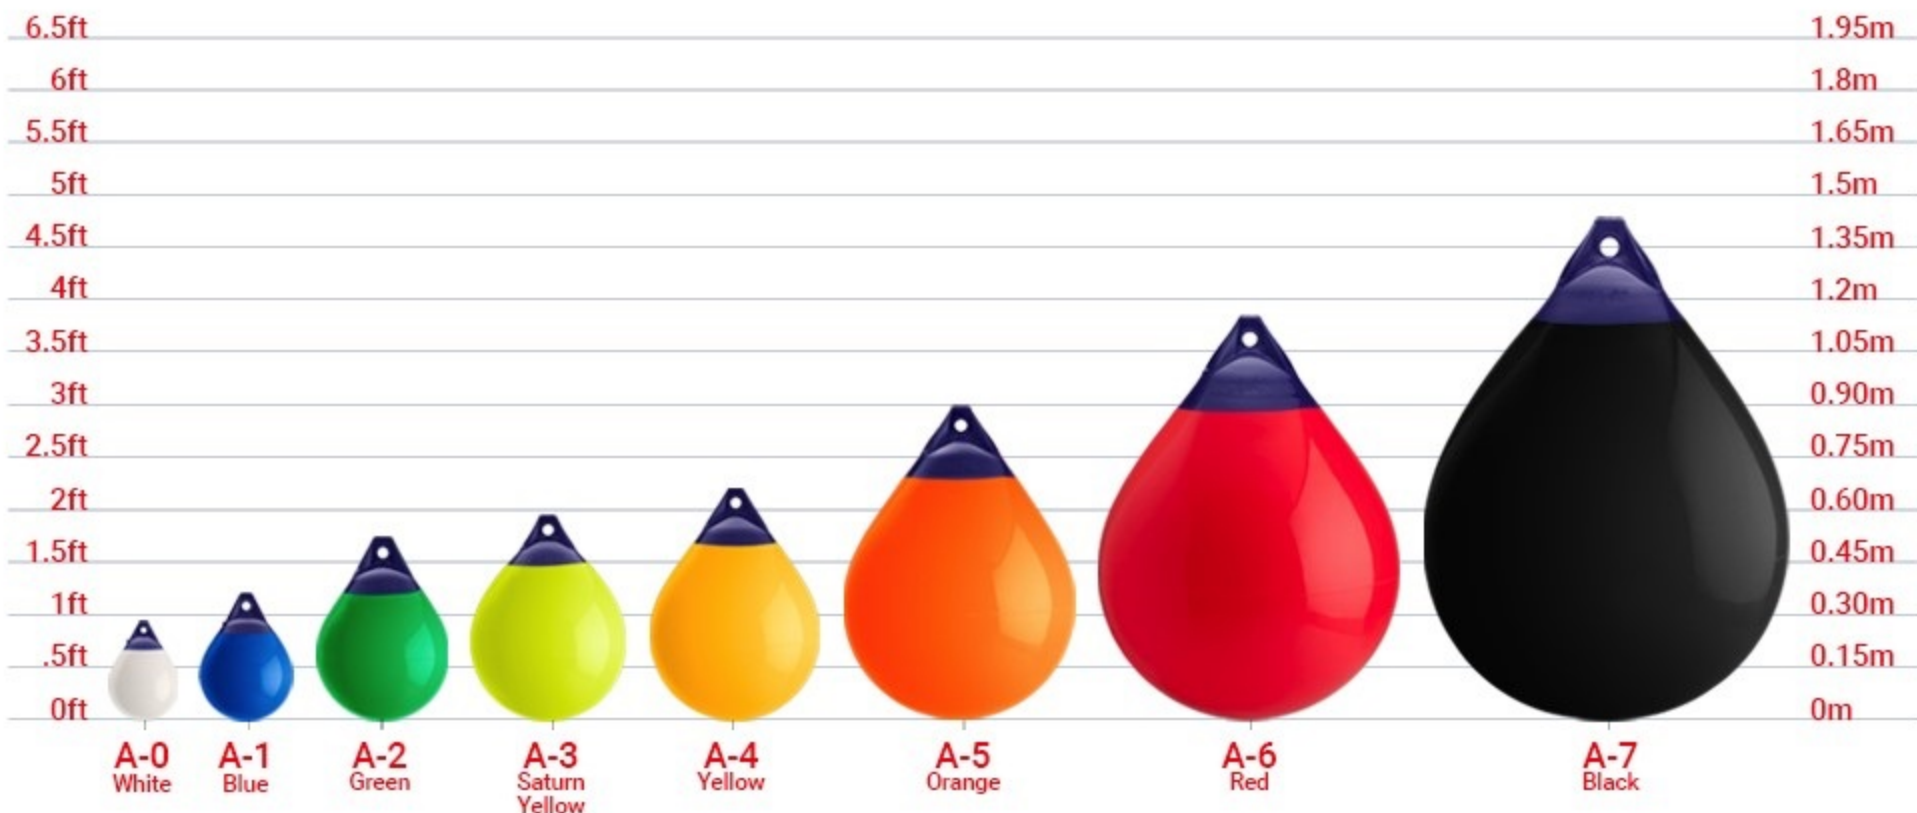

Buoys/A Series Size Chart

Buoys Metric Size Chart

| MODEL | A-0 | A-1 | A-2 | A-3 | A-4 | A-5 | A-6 | A-7 |
|--------------------------|----------------|----------------|----------------|----------------|----------------|----------------|-----------------|-----------------|
| SIZE (diameter x length) | 20.3 x 29.2 cm | 27.9 x 38.1 cm | 36.8 x 49.5 cm | 43.2 x 58.4 cm | 52.1 x 68.6 cm | 68.6 x 91.4 cm | 86.4 x 111.8 cm | 99.1 x 137.2 cm |
| EYE DIAMETER | 1.5 cm | 2.5 cm | 2.9 cm | 2.9 cm | 2.9 cm | 3.2 cm | 3.8 cm | 5.1 cm |
| CIRCUMFERENCE | 63.9 cm | 87.8 cm | 115.8 cm | 135.7 cm | 163.6 cm | 215.5 cm | 271.4 cm | 311.3 cm |
| VOLUME | 6.1 liters | 13.2 liters | 31 liters | 54.9 liters | 85.2 liters | 180.2 liters | 360 liters | 613.2 liters |
| PIECES PER CARTON | 20 | 10 | 10 | 10 | 10 | 5 | 3 | 2 |

BUOYS METRIC SIZE CHART

| Model | A-0 | A-1 | A-2 | A-3 | A-4 | A-5 | A-6 | A-7 |
|--------------------------|----------------|----------------|----------------|----------------|----------------|----------------|-----------------|-----------------|
| Size (diameter x length) | 20.3 x 29.2 cm | 27.9 x 38.1 cm | 36.8 x 49.5 cm | 43.2 x 58.4 cm | 52.1 x 68.6 cm | 68.6 x 91.4 cm | 86.4 x 111.8 cm | 99.1 x 137.2 cm |
| Eye Diameter | 1.5 cm | 2.5 cm | 2.9 cm | 2.9 cm | 2.9 cm | 3.2 cm | 3.8 cm | 5.1 cm |
| Circumference | 63.9 cm | 87.8 cm | 115.8 cm | 135.7 cm | 163.6 cm | 215.5 cm | 271.4 cm | 311.3 cm |
| Volume | 6.1 liters | 13.2 liters | 31 liters | 54.9 liters | 85.2 liters | 180.2 liters | 360 liters | 613.2 liters |
| Pieces per carton | 20 | 10 | 10 | 10 | 10 | 5 | 3 | 2 |