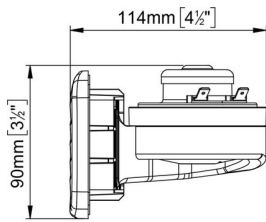

### Quick Overview

Inside mounted electromagnetic horn for small rubber and sailing boats. Mounting system through a fast front positioning. Body in white ASA, UV resistant. Grille in white or chromed ASA with snap-on system. Breathable protection membrane. Horn with loud sound and marine tone.

Part n.	Name	Voltage (V)	Consumption (A)	Hz	dB(A) (1m)	Dimensions (mm)	Packing
13210122	SM1	12	5	400	108	90x114x117	Blister

H 90 x L 114 x W 117  
H 3 1/2" x L 4 1/2" x W 4 5/8"