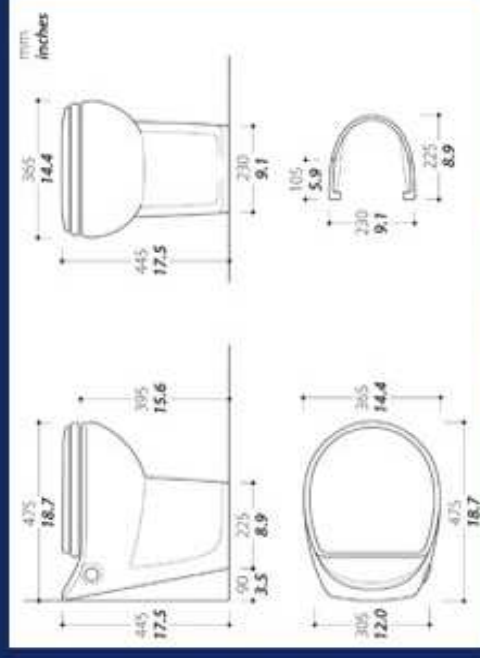

Specifications

Contact us for 2d or 3d files

Note: Dimensions in millimeters / inches

TOILET Easy Fit

TOILET Easy Fit Short

Weight	47.4 lbs (21 kg)	Weight	43 lbs (19,5 kg)
Water Usage	0.1-0.7 gal (0.5-2.7 L)	Water Usage	0.1-0.7 gal (0.5-2.7 L)
Color	Standard White	Optional	Bone
Seat and cover	Molded wood with multicoat enamel finish		N/A
Outlet pump	MAC 4 12/24 v		N/A
Inlet device	Solenoid		Inlet pump
Control panel	Eco rocker switch		Premium Plus