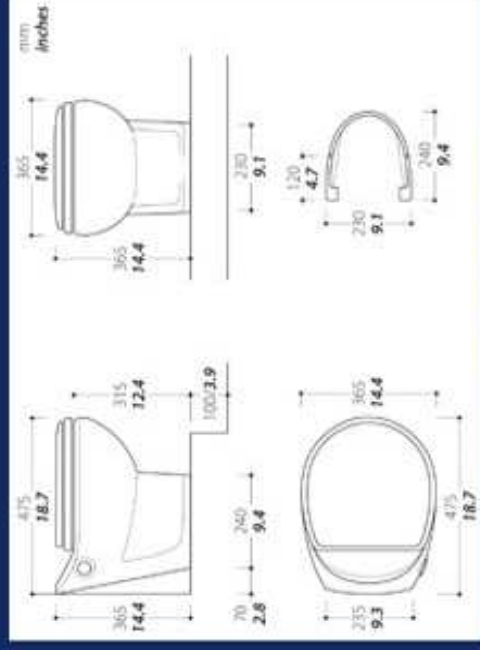

Specifications

Contact us for 2d or 3d files

Note: Dimensions in millimeters / inches

TOILET Easy Fit

TOILET Easy Fit Short

Weight	47.4 lbs (21 kg)	Weight	43 lbs (19,5 kg)
Water Usage	0.1-0.7 gal (0.5-2.7 L)	Water Usage	0.1-0.7 gal (0.5-2.7 L)
Color	Standard White	Optional	Bone
Seat and cover	Molded wood with multicoat enamel finish		N/A
Outlet pump	MAC 4 12/24 v		N/A
Inlet device	Solenoid		Inlet pump
Control panel	Eco rocker switch		Premium Plus