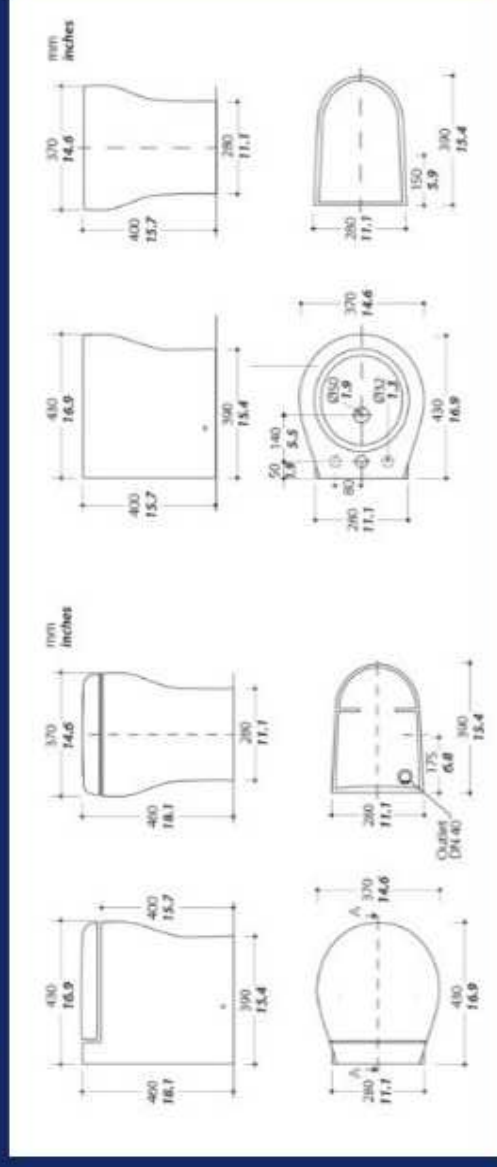

Specifications

Contact us for 2d or 3d files.

Note: Dimensions in millimeters / inches

Weight	22,5 kg/ 49,6 lb	Weight	13 kg/ 28,7 lb
Water Usage	0,5-2,7 L/ 0,1-0,7 gal per flush		
		Standard	Optional
Color	White	Bone/black	
Seat and cover	Polyester coated wood	Polyester coated wood with soft closing: white, Polyester coated wood: black, Thermosetting with soft closing: white, Thermosetting: white/ bone	
Outlet pump	MAC 11 12/24v	MAC 11 110/230v	
Inlet device	Solenoid	Solenoid	
Control panel	All-in-one SFT	Multiframe SFT / Touch SFT Multifunction	
Matching bidet	Bidet Elegance 2G		
Toilet optional	Elegance 2G	Integrated bidet function	