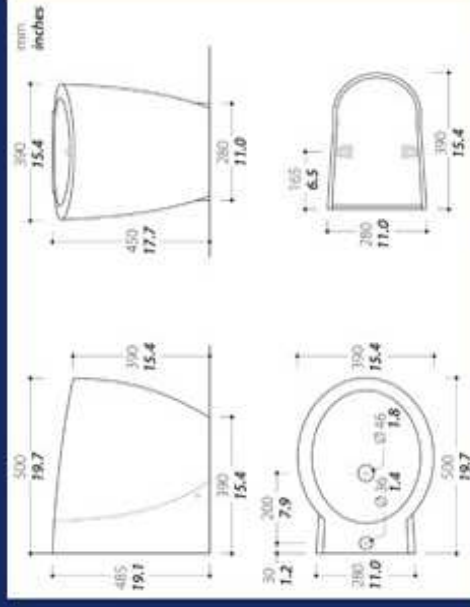

Specifications

Contact us for 2d or 3d files.

Note: Dimensions in millimeters / inches

TOILET

BIDET

Weight	28 kg (61.7 lbs)	Weight	22 kg (48.5 lbs)
Water Usage	0.5-2.7L/0.1-1.7 gal		
Color	White	Optional	Any color
Seat and cover	Thermosetting with soft closing system (SugatsuneN/A damper)		
Outlet pump	MAC 11 12/24v		MAC11 110/230 v
Inlet device	Solenoid		Inlet pump
Control panel	All-in-One SFT		Multiframe SFT/ Touch SFT Multifunction
Bidet	Matching Bidet		Integrated bidet function with wall mounted mixer