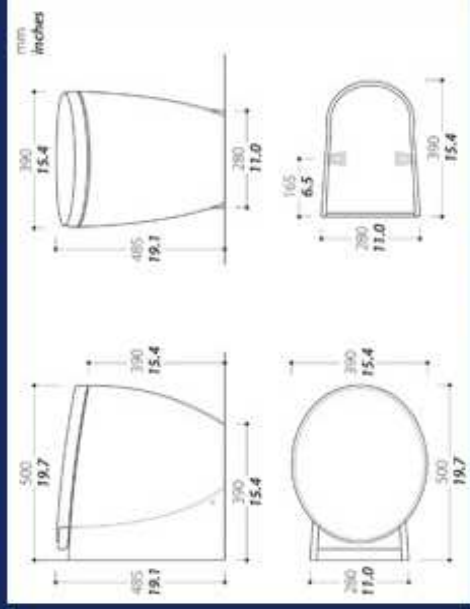

Specifications

Contact us for 2d or 3d files.

Note: Dimensions in millimeters / inches

TOILET

BIDET

Weight	28 kg (61.7 lbs)	Weight	22 kg (48.5 lbs)
Water Usage	0.5-2.7L/0.1-1.7 gal		
Color	White	Optional	Any color
Seat and cover	Thermosetting with soft closing system (SugatsuneN/A damper)		
Outlet pump	MAC 11 12/24v		MAC11 110/230 v
Inlet device	Solenoid		Inlet pump
Control panel	All-in-One SFT		Multiframe SFT/ Touch SFT Multifunction
Bidet	Matching Bidet		Integrated bidet function with wall mounted mixer