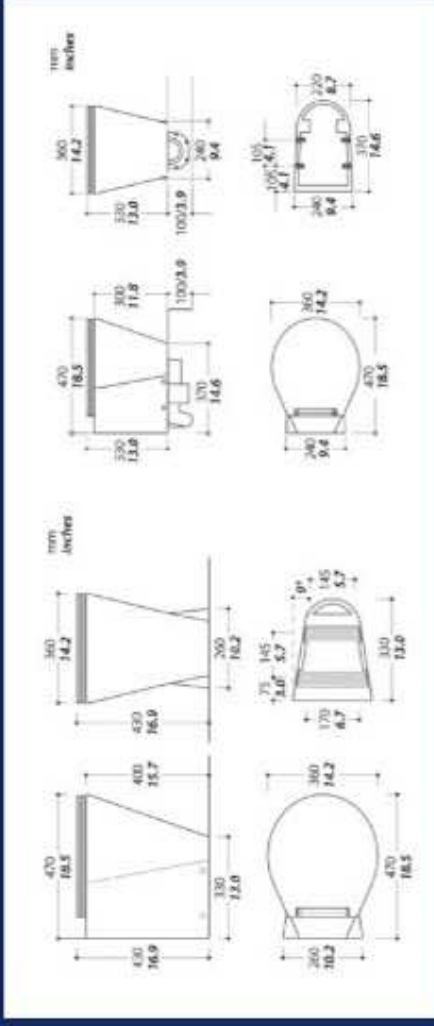

Note: Dimensions in millimeters / inches

Weight	7 kg / 15.4 lbs	Weight	6.6 kg / 14.6 lbs.
Water Usage	0.5-2.7 L / 0.1-0.7 gal	Water Usage	0.5-2.7 L / 0.1-0.7 gal

X-Light Bidet

Weight	2 kg / 4.4 lbs	
Color	Standard Carbon look	Optional Any color
Seat and cover	Carbon fibre	Any color
Outlet pump	MAC 11 24v	MAC11 12v or 230 v
Inlet device	Solenoid	Inlet pump
Construction	All in One SET	Multi-Forme SET / Touch SET Multi-Function