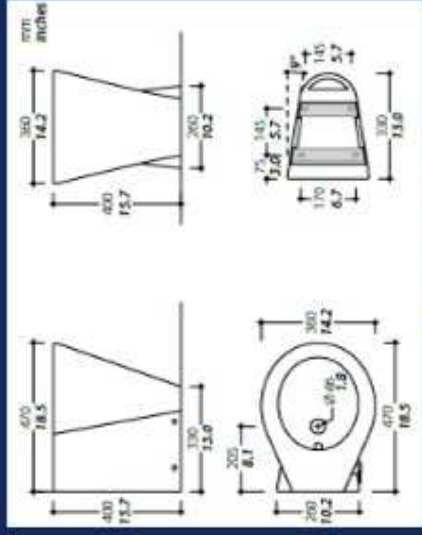

Note: Dimensions in millimeters / inches

Weight	7 kg / 15.4 lbs	Weight	6.6 kg / 14.6 lbs.
Water Usage	0.5-2.7 L / 0.1-0.7 gal	Water Usage	0.5-2.7 L / 0.1-0.7 gal

X-Light Bidet

Weight	2 kg / 4.4 lbs	
Color	Standard Carbon look	Optional Any color
Seat and cover	Carbon fibre	Any color
Outlet pump	MAC 11 24v	MAC11 12v or 230 v
Inlet device	Solenoid	Inlet pump
Construction	All in One SET	Multi-Forme SET / Touch SET Multi-Function